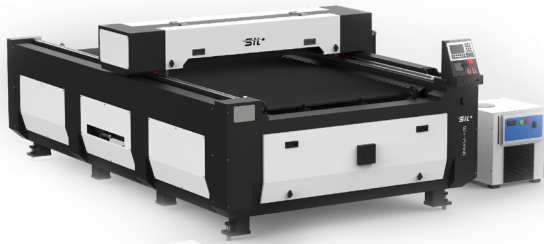

ACCUCUT1325

LASER CUTTING